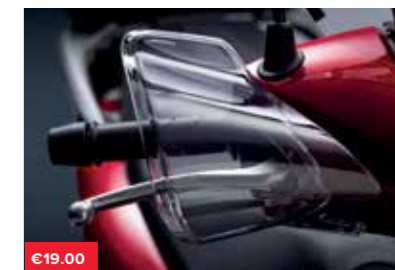

€19.00

CLEAR KNUCKLE GUARDS SET
08P70-K0R-D20

Pair of clear Knuckle Guards perfectly integrated to maximize the rider protection, and easy to install thanks to the ready-to-use holes of the bodywork.