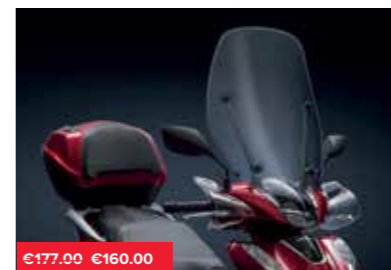

Available in 4 different colours to match your SH125 or SH150 bodywork:

- Pearl Splendor Red (ZA)
- Lucent Silver Metallic (ZB)
- Pearl Cool White (ZD)
- Mat Cynos Gray Metallic (ZE)

€58.00

35L TOP BOX INNER BAG
08L09-MGS-D30

Black nylon bag with silver honda logo on front pocket. Expandable from 15 to 25L. The front pocket can contain an A4-size file. Comes with adjustable shoulder belt and carrying handle.

€177.00 €160.00

CLEAR WINDSHIELD
08R70-K0R-D20ZA

Specifically designed windshield made of a 2.5mm thick heavy-duty polycarbonate.

Elegant, resistant and flexible, this windshield guarantees a clear visual field and a great upper body protection for the rider, without impairing the maneuverability of the scooter.