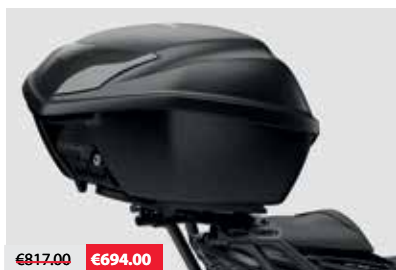

Protection

€23.00

TANK PAD

08P61-KYJ-800

A three-piece adhesive tank that helps protecting the tank's paintwork from scratches, featuring a stylish carbon fiber design adorned with the Honda Wing logo.

Luggage

€149.00 €134.00

TANK BAG

08ESY-MKP-TKB19

A simple and functional tank bag adapted to the shape of the motorcycle tank. Thanks to the specific attachment included, the stable mounting of the tank bag does not disturb the handling of the vehicle. Clear pocket on the top of the bag makes it possible for easy smart phone storage. Bag capacity is 3L and a rain cover is included.