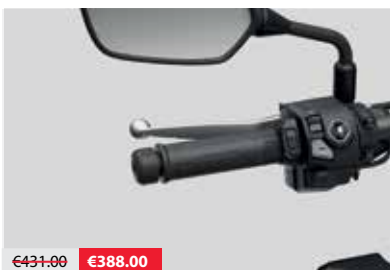

€431.00 €388.00

GRIP HEATERS

08ESY-MLR-HG

The Grip Heater is a slim handlebar accessory providing 360° efficient heating for the rider's hands in cold weather. It features adjustable heat levels, smart heat allocation, and integrates seamlessly with the bike's design. Attachment is included in this Easy Kit.