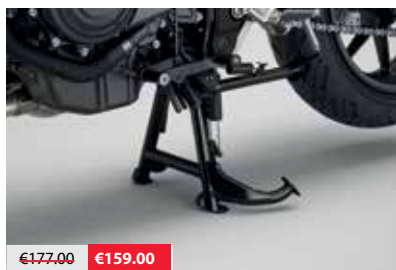

Maintenance & Comfort

€177.00 €159.00

MAIN STAND

08M70-MKP-J40

The Main Stand allows a more secure parking on variable ground surfaces and eases cleaning or maintenance operations.