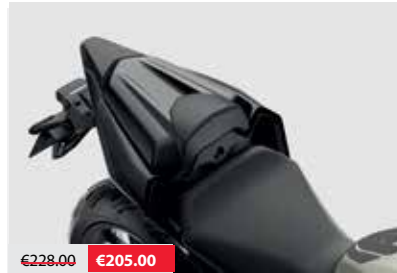

€228.00

€205.00

SEAT COWL

08F76-MJW-J00ZF

A seat cowl is a custom-shaped and color-matched cover designed to replace the standard passenger seat on a motorcycle, offering a sleek and sporty appearance.

Available in the following colours: