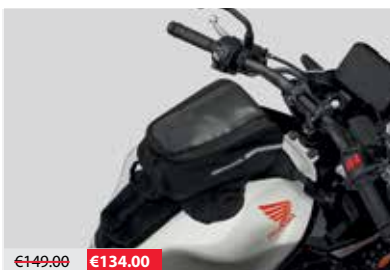

€149.00 €134.00

TANK BAG

08ESY-MKP-TKB19

A simple and functional tank bag adapted to the shape of the motorcycle tank. Thanks to the specific attachment included, the stable mounting of the tank bag does not disturb the handling of the vehicle. Clear pocket on the top of the bag makes it possible for easy smart phone storage. Bag capacity is 3L and a rain cover is included.

Dimensions in mm (W x L x H): 178 x 285 x 130