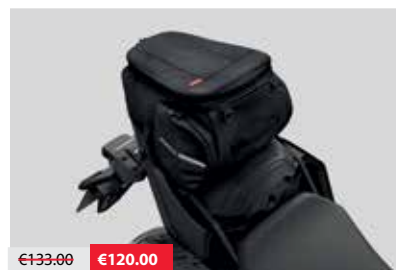

€133.00 €120.00

REAR SEAT BAG

08ESY-MKP-RRSEAT

Functional rear bag specifically adapted to the tapered shape of the rear seat. Capacity of 15L that can be expanded to 22L. easily attached and perfectly stable when installed with the specific attachment included. Rain cover included.

Dimensions in mm (W x L x H): 355 x 365 x 243