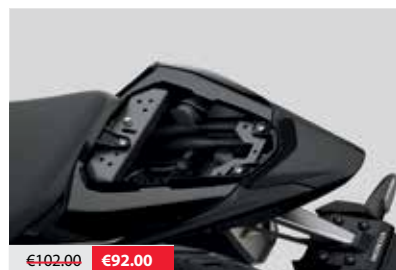

€431.00 €388.00

GRIP HEATERS

08ESY-MLR-HG

The Grip Heater is a slim handlebar accessory providing 360° efficient heating for the rider's hands in cold weather. It features adjustable heat levels, smart heat allocation, and integrates seamlessly with the bike's design. Attachment is included in this Easy Kit.