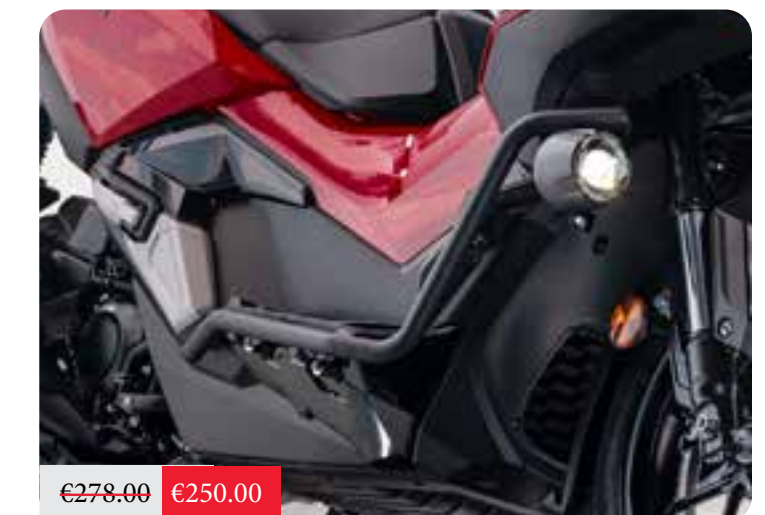

€278.00 €250.00

FRONT SIDE PIPES

08F73-K2L-DDO

Set of black Side Pipes that protects the motorcycle's fairing as well as providing a mount for the Front Fog Lights.

Not included:

- Front Fog Lights (08V80-K3R-D00)
- Front Fog Lights Attachments (08E70-K2L-DDO)