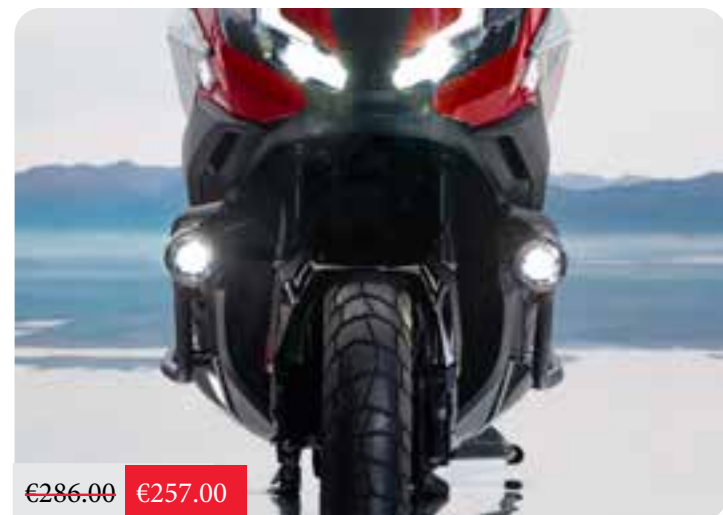

Comfort

€286.00 €257.00

FOG LIGHT KIT

08ESY-K2L-FLS

Set of 2 additional front led lights that increase the riders visibility during adverse weather conditions while they make them more noticeable for the surrounding traffic.