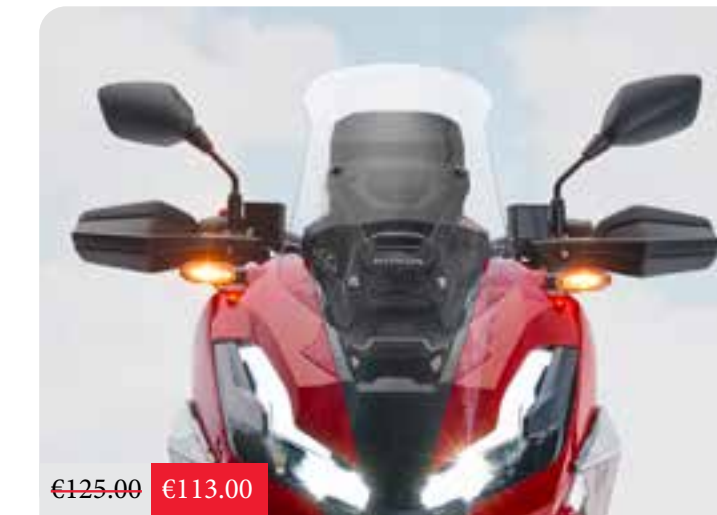

€125.00 €113.00

HIGH SCREEN

08R72-K2L-DDO

The High Wind Screen reduces the air pressure felt by the rider around his head and arms. Made of a strong clear polycarbonate, it can be mounted directly in replacement of the standard screen.

- Material: Polycarbonate
- Colour: Clear