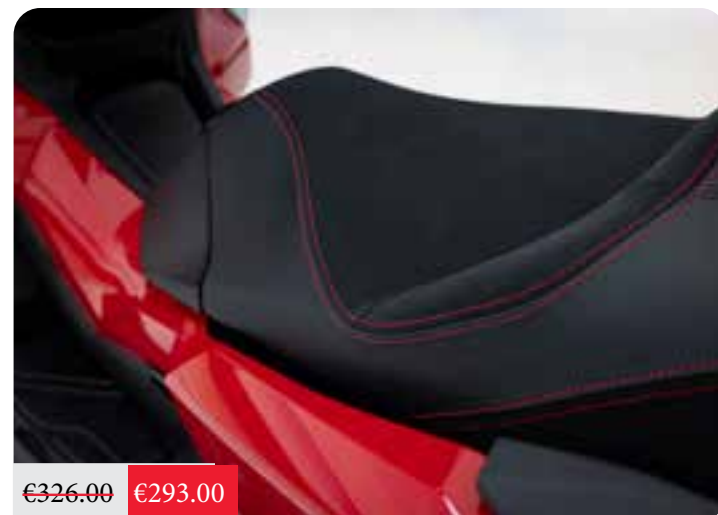

Comfort

€286.00 €257.00

FOG LIGHT KIT

08ESY-K2L-FLS

Set of 2 additional front led lights that increase the riders visibility during adverse weather conditions while they make them more noticeable for the surrounding traffic.