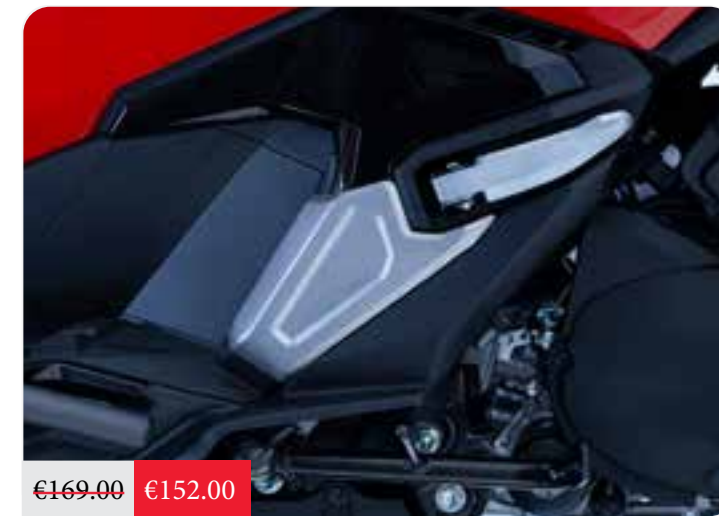

- Color: Black
- Material: Polyester

Note: waterproof material.

€72.00

HANDLEBAR HOLDER

08F70-K2L-DDO

Aluminium Handlebar holder that reinforces the premium appearance of the motorcycle.

- Material: Aluminium
- Surface treatment: Anodized + Machined surfaces
- Colour: Black